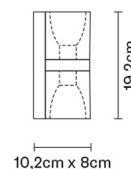

CUBETTO D28D0100

Pamio Design

Dimensions

Description

Wall lamp with glass diffusers made of crystal, sandblasted inside. Polished chrome-plated metal structure.

Voltage

220-240V

Socket

Not included accessories

Bulb

Weight

Net: 2.52 kg
Gross: 2.61 kg

Packaging

Volume: 0.007 m³
Number of boxes: 1

Specs

IP20