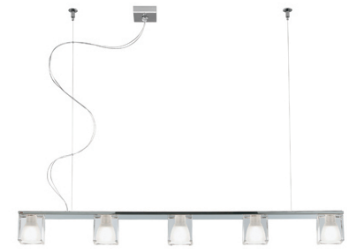

CUBETTO D28A0500

Pamio Design

Description

Pendant lamp with glass diffusers made of crystal, sandblasted inside. Polished chrome-plated metal structure.

Voltage

220-240V

Socket

5xG9

Light source and alternative bulbs

cod. A11003C20

G9 5x48W
HSGS

Energetic class D

Not included accessories

Bulb

Weight

Net: 7.29 kg
Gross: 8.66 kg

Packaging

Volume: 0.055 m³
Number of boxes: 1

Specs

IP20

Dimensions

Material

Crystal glass - Metal

Available diffuser colours

- ☐ Transparent
- ☐ White
- ☒ Black

Available structure colours

- ☒ Chrome

In the same family