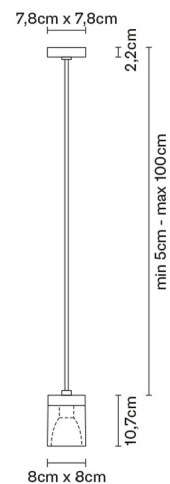

CUBETTO D28A0101

Pamio Design

Description

Pendant lamp with glass diffuser made of white glass sandblasted inside. Polished chrome-plated metal structure.

Voltage

220-240V

Socket

1xGU10

Bulb

Weight

Net: 1.63 kg
Gross: 2.61 kg

Packaging

Volume: 0.035 m³
Number of boxes: 1

Specs

IP20

Dimensions