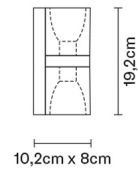

CUBETTO
D28D0200

Pamio Design

Description

Wall lamp with glass diffusers made of crystal, sandblasted inside. Polished chrome-plated metal structure.

Dimensions

Voltage

220-240V

Socket

Bulb

Weight

Net: 2.89 kg
Gross: 2.98 kg

Packaging

Volume: 0.007 m³
Number of boxes: 1

Specs

IP20

Material