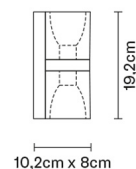

**CUBETTO**  
**D28D0102**

*Pamio Design*

**Description**

Wall lamp with glass diffuser made of black paste, sandblasted inside. Polished chrome-plated metal structure.

**Dimensions**

**Voltage**

220-240V

**Socket**

**Not included accessories**

Bulb

**Weight**

Net: 2.52 kg  
Gross: 2.61 kg

**Packaging**

Volume: 0.007 m<sup>3</sup>  
Number of boxes: 1

**Specs**

IP20