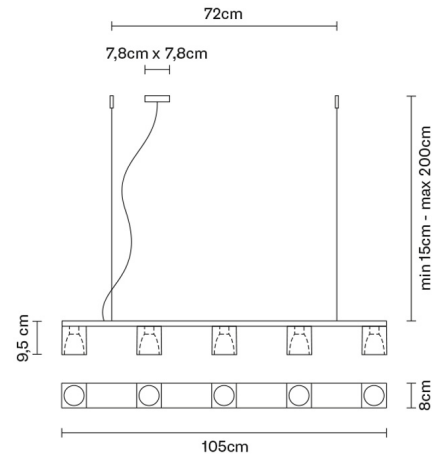

**CUBETTO**  
**D28A0601**

*Pamio Design*

**Description**

Pendant lamp with glass diffuser made of white glass sandblasted inside. Polished chrome-plated metal structure.

**Dimensions**

**Voltage**

220-240V

Bulb

**Weight**

Net: 7.28 kg  
Gross: 8.65 kg

**Packaging**

Volume: 0.055 m<sup>3</sup>  
Number of boxes: 1

**Specs**

IP20

**In the same family**