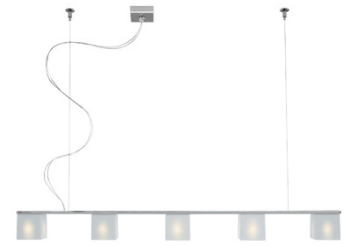

**CUBETTO**  
**D28A0601**

*Pamio Design*

**Description**

Pendant lamp with glass diffuser made of white glass sandblasted inside. Polished chrome-plated metal structure.

**Dimensions**

**Voltage**

220-240V

Energetic class A+

**Material**

Glass - Metal

**Available diffuser colours**

- Transparent
- White
- Black

**Available structure colours**

- Chrome

**Not included accessories**

Bulb

**Weight**

Net: 7.28 kg  
Gross: 8.65 kg

**Packaging**

Volume: 0.055 m<sup>3</sup>  
Number of boxes: 1

**Specs**

IP20

**In the same family**