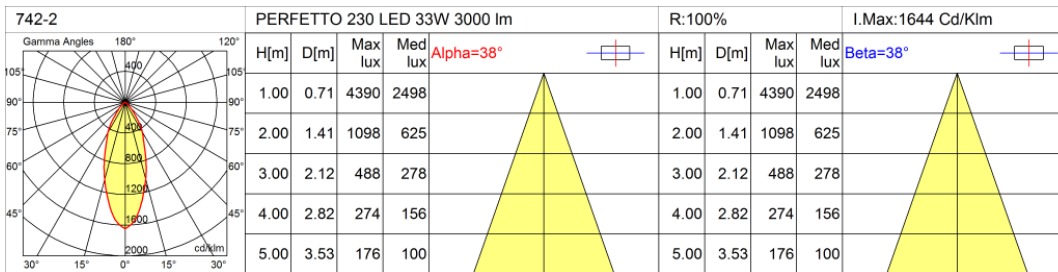

Weight and Dimensions

Shape	: Cylindrical
Length (mm)	: 141
Height (mm)	: 198
Weight (Kg)	: 1.5

Optical Specifications

Light distribution	: Symmetric
Light emission	: Direct
Light beam	: 38°
Horizontal orientation	: 350°
Note	: Honeycomb code 28-3959-30, pink tempered glass for food applications code 28-3958-58, closing screen cod. 28-3958-58 to be used only together with snoot code 28-3957-30. 20°, 60° (mirror metallized), 70° (white) optics are available on demand.

Unified Glare Rating (U.G.R.)	: <19
-------------------------------	-------

Accessories

Lamps	Lamp categories	Lamp type	Lamp wattage (W)	Nominal lumens on thermal regime (lm)	Color rendering (CRI)
	LED	COB LED	33	3000	80

Photometrics

Pictures and Applications