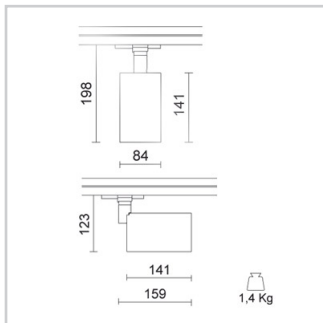

Product code	Colour

742-261-21	Mat white
742-261-16	Black
742-261-52	Silver, on demand

General Specifications

Product type	: Spotlights
Mounting type	: LKM 3-phase track
Description	: Compact spotlight for electrified tracks, with main voltage COB LED. Perfetto 230 is dimmable on the mains (230V). It can rotate up to 355° with respect to the vertical axis and pivot up to 90° upwards.

Indoor/outdoor lights	: Indoor
Applications	: Museums, Retail, Shopping centres, Showrooms

Lighting specifications

Average lamp life (h)	: 50.000
Lamp description	: LED 3000lm 33W 3000K
Nominal lumens on thermal regime	: 3000
Efficiency L.O.R. (%)	: 89
Delivered lumens (lm)	: 2670
Lamp wattage (W)	: 33
Color temperature (K)	: 3000

Physical Specifications

Body	: Die-cast aluminium
Finishes	: Polyester painted
Reflector	: Mirror-metallized thermoplastic material
Thermal Dissipation	: Passive

Electrical Specifications

Glow wire (°C)	: 850
Voltage (V)	: 230
Frequency (Hz)	: 50/60

Weight and Dimensions

Shape	: Cylindrical
Length (mm)	: 141
Height (mm)	: 198
Weight (Kg)	: 1.5

Optical Specifications

Light distribution	: Symmetric
Light emission	: Direct
Light beam	: 38°
Horizontal orientation	: 350°
Note	: Honeycomb code 28-3959-30, pink tempered glass for food applications code 28-3958-58, closing screen cod. 28-3958-58 to be used only together with snoot code 28-3957-30. 20°, 60° (mirror metallized), 70° (white) optics are available on demand.

Unified Glare Rating (U.G.R.)	: <19