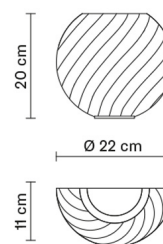

DIAMOND&SWIRL

D82D9800

Bridgewell Consulting LTD

Description

Wall lamp with diffuser in crystal glass, hand ground. Polished chrome metal details.

Dimensions

Voltage

220-240V

Socket

1xR7s (78 mm)

Material

Crystal glass - Metal

Light source and alternative bulbs

cod. A11502C20

R7s (78 mm) 1x80W
HDG

Available diffuser colours

Wall

Weight

Net: 2.78 kg
Gross: 3.34 kg

Packaging

Volume: 0.026 m³
Number of boxes: 1

Specs

EAC IP20