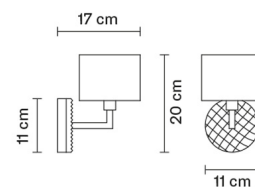

DIAMOND&SWIRL

**D82D0102**

Bridgewell Consulting LTD

**Description**

Wall lamp with diffuser in crystal glass, hand ground. Polished chrome metal details. Black canetè-organza light shade.

**Dimensions**

**Voltage**

Pendant

Wall

**Weight**

Net: 0.77 kg  
Gross: 1.03 kg

**Packaging**

Volume: 0.012 m<sup>3</sup>  
Number of boxes: 1

**Specs**

**EAC** IP20