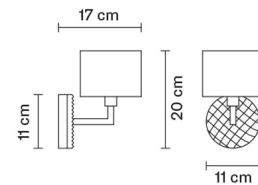

DIAMOND&SWIRL

D82D0101

Bridgewell Consulting LTD

Description

Wall lamp with diffuser in crystal glass, hand ground. Polished chrome metal details. White canetè-organza light shade.

Dimensions

Voltage

220-240V

Weight

Net: 0.77 kg
Gross: 1.03 kg

Packaging

Volume: 0.012 m³
Number of boxes: 1

Specs

EAC IP20

Material

Crystal glass - Fabric - Metal