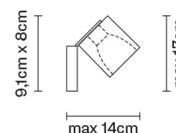

CUBETTO D28G0300

Pamio Design

Dimensions

Description

Wall/ceiling lamp with glass diffuser made of crystal, sandblasted inside. Polished chrome-plated metal structure.

Voltage

220-240V

Socket

Weight

Net: 1.25 kg
Gross: 1.32 kg

Packaging

Volume: 0.004 m³
Number of boxes: 1

Specs

IP20

In the same family

Pendant