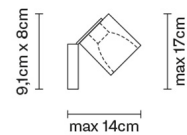

CUBETTO
D28G0302

Pamio Design

Dimensions

Description

Wall/ceiling lamp with glass diffuser made of black paste, sandblasted inside. Polished chrome-plated metal structure.

Voltage

220-240V

Socket

Weight

Net: 1.25 kg
Gross: 1.32 kg

Packaging

Volume: 0.004 m³
Number of boxes: 1

Specs

IP20

In the same family