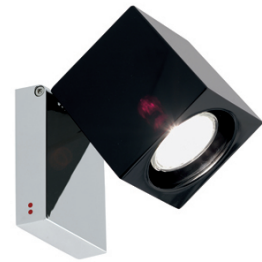

CUBETTO
D28G0302

Pamio Design

Dimensions

Description

Wall/ceiling lamp with glass diffuser made of black paste, sandblasted inside. Polished chrome-plated metal structure.

Voltage

220-240V

Socket

1xGU10

Light source and alternative bulbs

cod. A11102C20

cod. A11105C01

GU10 1x50W
HAGS/UB

GU10 1x7,2W

Energetic class D

Energetic class A+

Material

Glass - Metal

Available diffuser colours

- Transparent
- White
- Black

Available structure colours

- Chrome

Not included accessories

Bulb