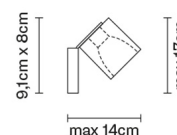

CUBETTO D28G0301

Pamio Design

Description

Wall/ceiling lamp with glass diffuser made of white paste sandblasted inside. Polished chrome-plated metal structure.

Dimensions

Voltage

220-240V

Socket

Weight

Net: 1.25 kg
Gross: 1.32 kg

Packaging

Volume: 0.004 m³
Number of boxes: 1

Specs

IP20

In the same family