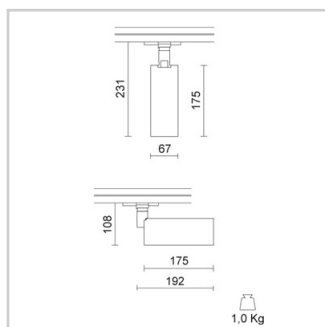

Physical Specifications

Body	: Die-cast aluminium
Finishes	: Polyester painted
Reflector	: Mirror-metallized thermoplastic material
Thermal Dissipation	: Passive

Electrical Specifications

Glow wire (°C)	: 850
Driver	: Included
Driver mounting	: Integrated
Voltage (V)	: 220/240
Frequency (Hz)	: 50/60

Weight and Dimensions

Shape	: Cylindrical
Width (mm)	: 67
Height (mm)	: 231
Weight (Kg)	: 1

Optical Specifications

Light distribution	: Symmetric
Light emission	: Direct
Light beam	: 29°
Horizontal orientation	: 350°
Note	: Honeycomb code 28-9005-30, pink tempered glass for food applications code 28-9006-32, closing screen cod. 28-3905-47 to be used only together with snoot code 28-9004-30. 20°, 42° (mirror metallized), 61° (white) optics are available on demand.