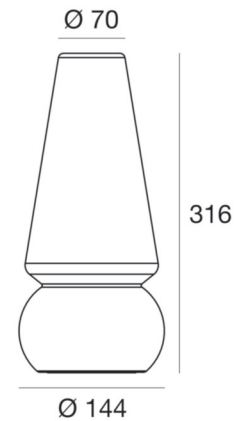

Baby Marge

Table Lamps | 220-240 V | 1 x powerLEDs 0,5 W 230 V | RGB
15000

Technical data	
Type	Table Lamps
Installation position	Floor
Installation environment	Indoor
Light Source	LED
Optics	General Lighting
Light emission direction	upward
Power	0.5 W
Frequency	60 - 50 Hz
CCT / Tone	RGB
AC / DC	DC
Safety class	2
IP	IP65
IK	IK06
Glow wire test	650°
Direct mounting on normally flammable surfaces	Yes
CE	Yes
ETL	No
Fire Rated (BS 476 PT21 compliant)	No
Driver included	Driver
Induction	Yes
Min duration	12 h
Max duration	14.5 h
Charging time	6 h
Emergency mode	No
Motion sensor	No
Directional	No
Tilting	No
Walk-over	No
Drive-over	No
Cable included	Yes
Cable length	2 m
Electric socket	Type C
Resin potting	No
Type of light emission	Double emission
Net weight	0.846 Kg

The diffuser is made of pe; the mounting frame is made of pe, with a white finish. The ingress protection degree is IP65; the total weight is of 0.846 kg.

The total absorbed power is 0,5 W. The power supply cable is included and features.