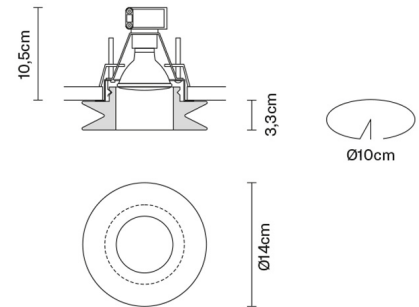

FARETTI

D27F3101

Pamio Design / Luca Scacchetti

Description

Downlight with satin crystal diffuser.

Dimensions

Voltage

500mA

Jnat

Lazar

Lei

Lui

Rombo

Tondo

Weight

Net: 1 kg
Gross: 1.12 kg

Packaging

Volume: 0.008 m³
Number of boxes: 1

Specs

IP20