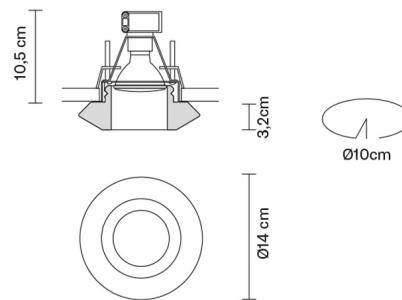

FARETTI

**D27F5901**

*Pamio Design / Luca Scacchetti*

**Description**

Downlight with satin crystal diffuser.

**Dimensions**

**Voltage**

500mA

**Material**

Crystal glass

**Light source and alternative bulbs**

LED 1x10W-40°  
WHITE 2700K  
1000lm Cri >80

**Available diffuser colours**

- Transparent
- White

Energetic class A++

**Included accessories**

**Packaging**

Volume: 0.008 m<sup>3</sup>  
Number of boxes: 1

**Specs**

IP20