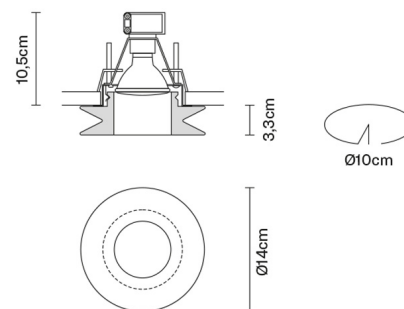

FARETTI

D27F0101

Pamio Design / Luca Scacchetti

Description

Downlight with satin crystal diffuser.

Dimensions

Voltage

220-240V

Net: 0.95 kg
Gross: 1.07 kg

Packaging

Volume: 0.008 m³
Number of boxes: 1

Specs

IP20

In the same family

Blow

Cheope