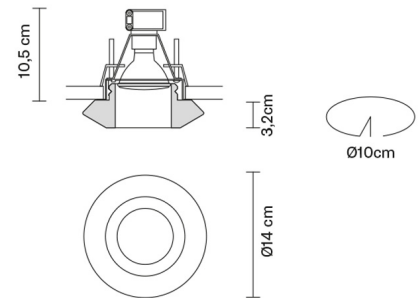

FARETTI

D27F5601

Pamio Design / Luca Scacchetti

Description

Downlight with satin crystal diffuser.

Dimensions

Voltage

220-240V

Shivi

Tondo

Weight

Net: 0.93 kg
Gross: 1.05 kg

Packaging

Volume: 0.008 m³
Number of boxes: 1

Specs

IP20