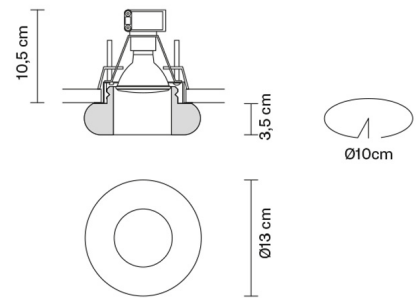

FARETTI

D27F6101

Pamio Design / Luca Scacchetti

Description

Downlight with satin crystal diffuser.

Dimensions

Voltage

220-240V

Net: 1.2 kg
Gross: 1.32 kg

Packaging

Volume: 0.008 m³
Number of boxes: 1

Specs

IP20

In the same family

Blow

Cheope