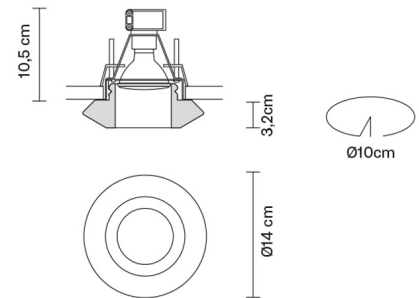

FARETTI

D27F5600

Pamio Design / Luca Scacchetti

Description

Downlight with transparent crystal diffuser.

Dimensions

Voltage

220-240V

Shivi

Tondo

Weight

Net: 0.93 kg
Gross: 1.05 kg

Packaging

Volume: 0.008 m³
Number of boxes: 1

Specs

IP20