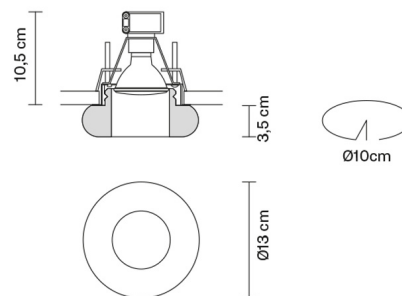

FARETTI

D27F6401

Pamio Design / Luca Scacchetti

Description

Downlight with satin crystal diffuser.

Dimensions

Voltage

500mA

Jnat

Lazar

Lei

Lui

Rombo

Shivi

Weight

Net: 0.9 kg
Gross: 1.02 kg

Packaging

Volume: 0.008 m³
Number of boxes: 1

Specs

IP20