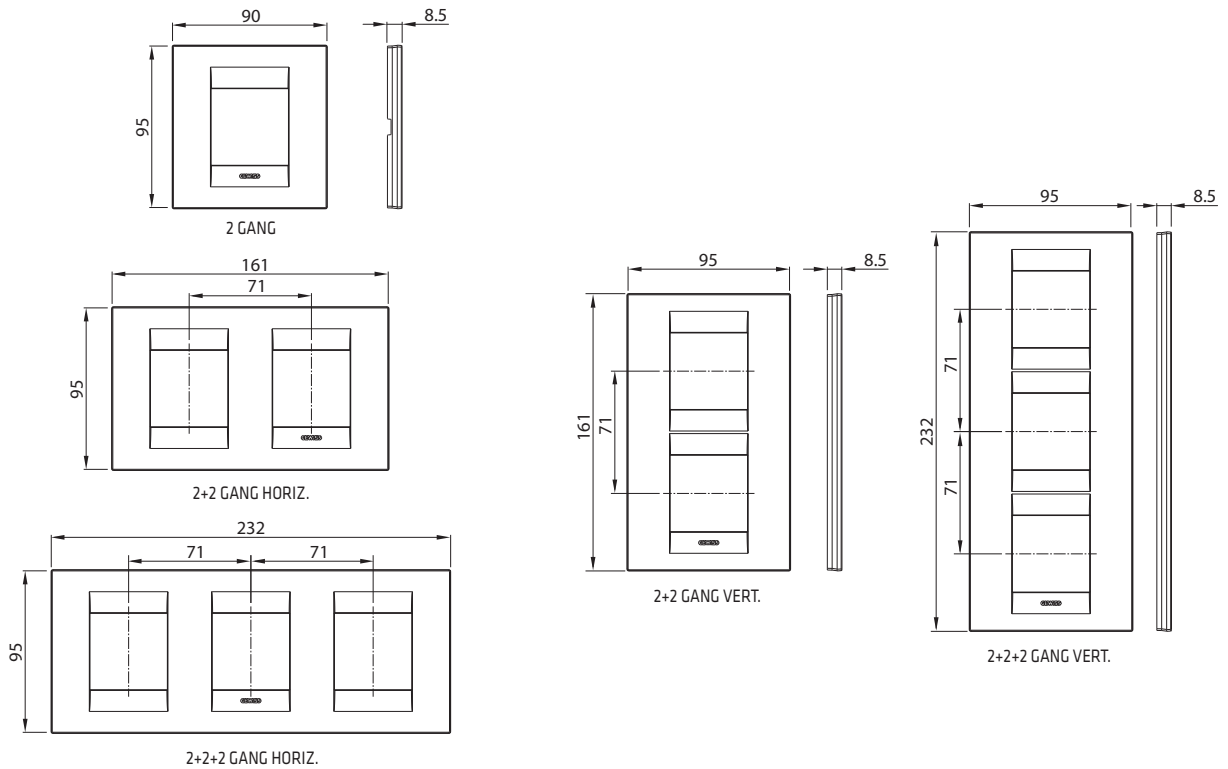

GEO INTERNATIONAL PLATES