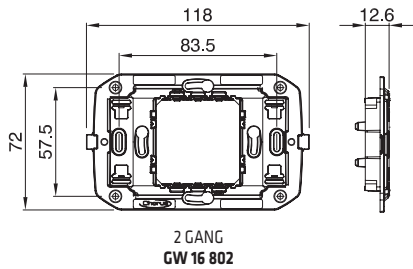

Modularity

1 gang

2 gang

3 gang

4 gang

6 gang

Chorus

Dimension tables

SUPPORTS

CENTRE DISTANCE OF BOXES FOR THE CORRECT FIXING OF THE CHORUS ONE, GEO, LUX AND ART PLATES (MINIMUM RECOMMENDED DISTANCES)

CENTRE DISTANCE OF BOXES FOR THE CORRECT FIXING OF THE CHORUS ONE, GEO, LUX AND ART PLATES (MINIMUM RECOMMENDED DISTANCES)