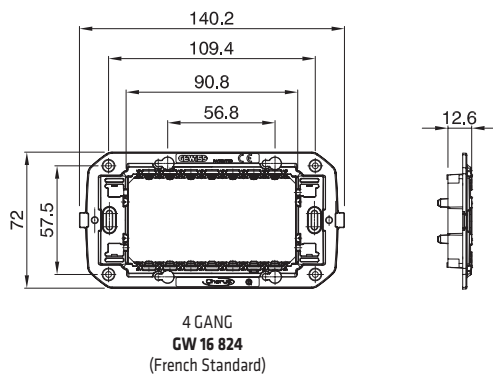

Modularity

1 gang

2 gang

3 gang

4 gang

6 gang

Chorus

Dimension tables

SUPPORTS

CENTRE DISTANCE OF BOXES FOR THE CORRECT FIXING OF THE CHORUS ONE, GEO, LUX AND ART PLATES (MINIMUM RECOMMENDED DISTANCES)

CENTRE DISTANCE OF BOXES FOR THE CORRECT FIXING OF THE CHORUS ONE, GEO, LUX AND ART PLATES (MINIMUM RECOMMENDED DISTANCES)