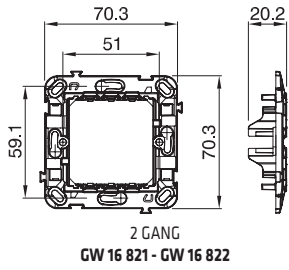

Modularity

1 gang

2 gang

3 gang

4 gang

6 gang

Chorus

Dimension tables

SUPPORTS

CENTRE DISTANCE OF BOXES FOR THE CORRECT FIXING OF THE CHORUS ONE, GEO, LUX AND ART PLATES (MINIMUM RECOMMENDED DISTANCES)

CENTRE DISTANCE OF BOXES FOR THE CORRECT FIXING OF THE CHORUS ONE, GEO, LUX AND ART PLATES (MINIMUM RECOMMENDED DISTANCES)