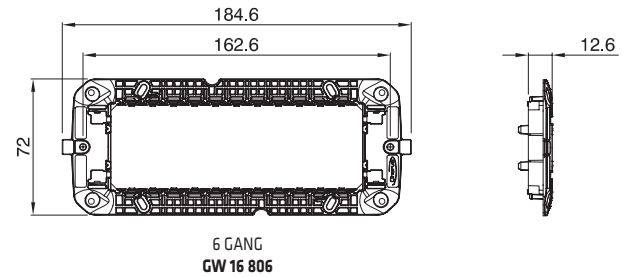

Modularity

1 gang

2 gang

3 gang

4 gang

6 gang

Chorus

Dimension tables

SUPPORTS

CENTRE DISTANCE OF BOXES FOR THE CORRECT FIXING OF THE CHORUS ONE, GEO, LUX AND ART PLATES (MINIMUM RECOMMENDED DISTANCES)

CENTRE DISTANCE OF BOXES FOR THE CORRECT FIXING OF THE CHORUS ONE, GEO, LUX AND ART PLATES (MINIMUM RECOMMENDED DISTANCES)