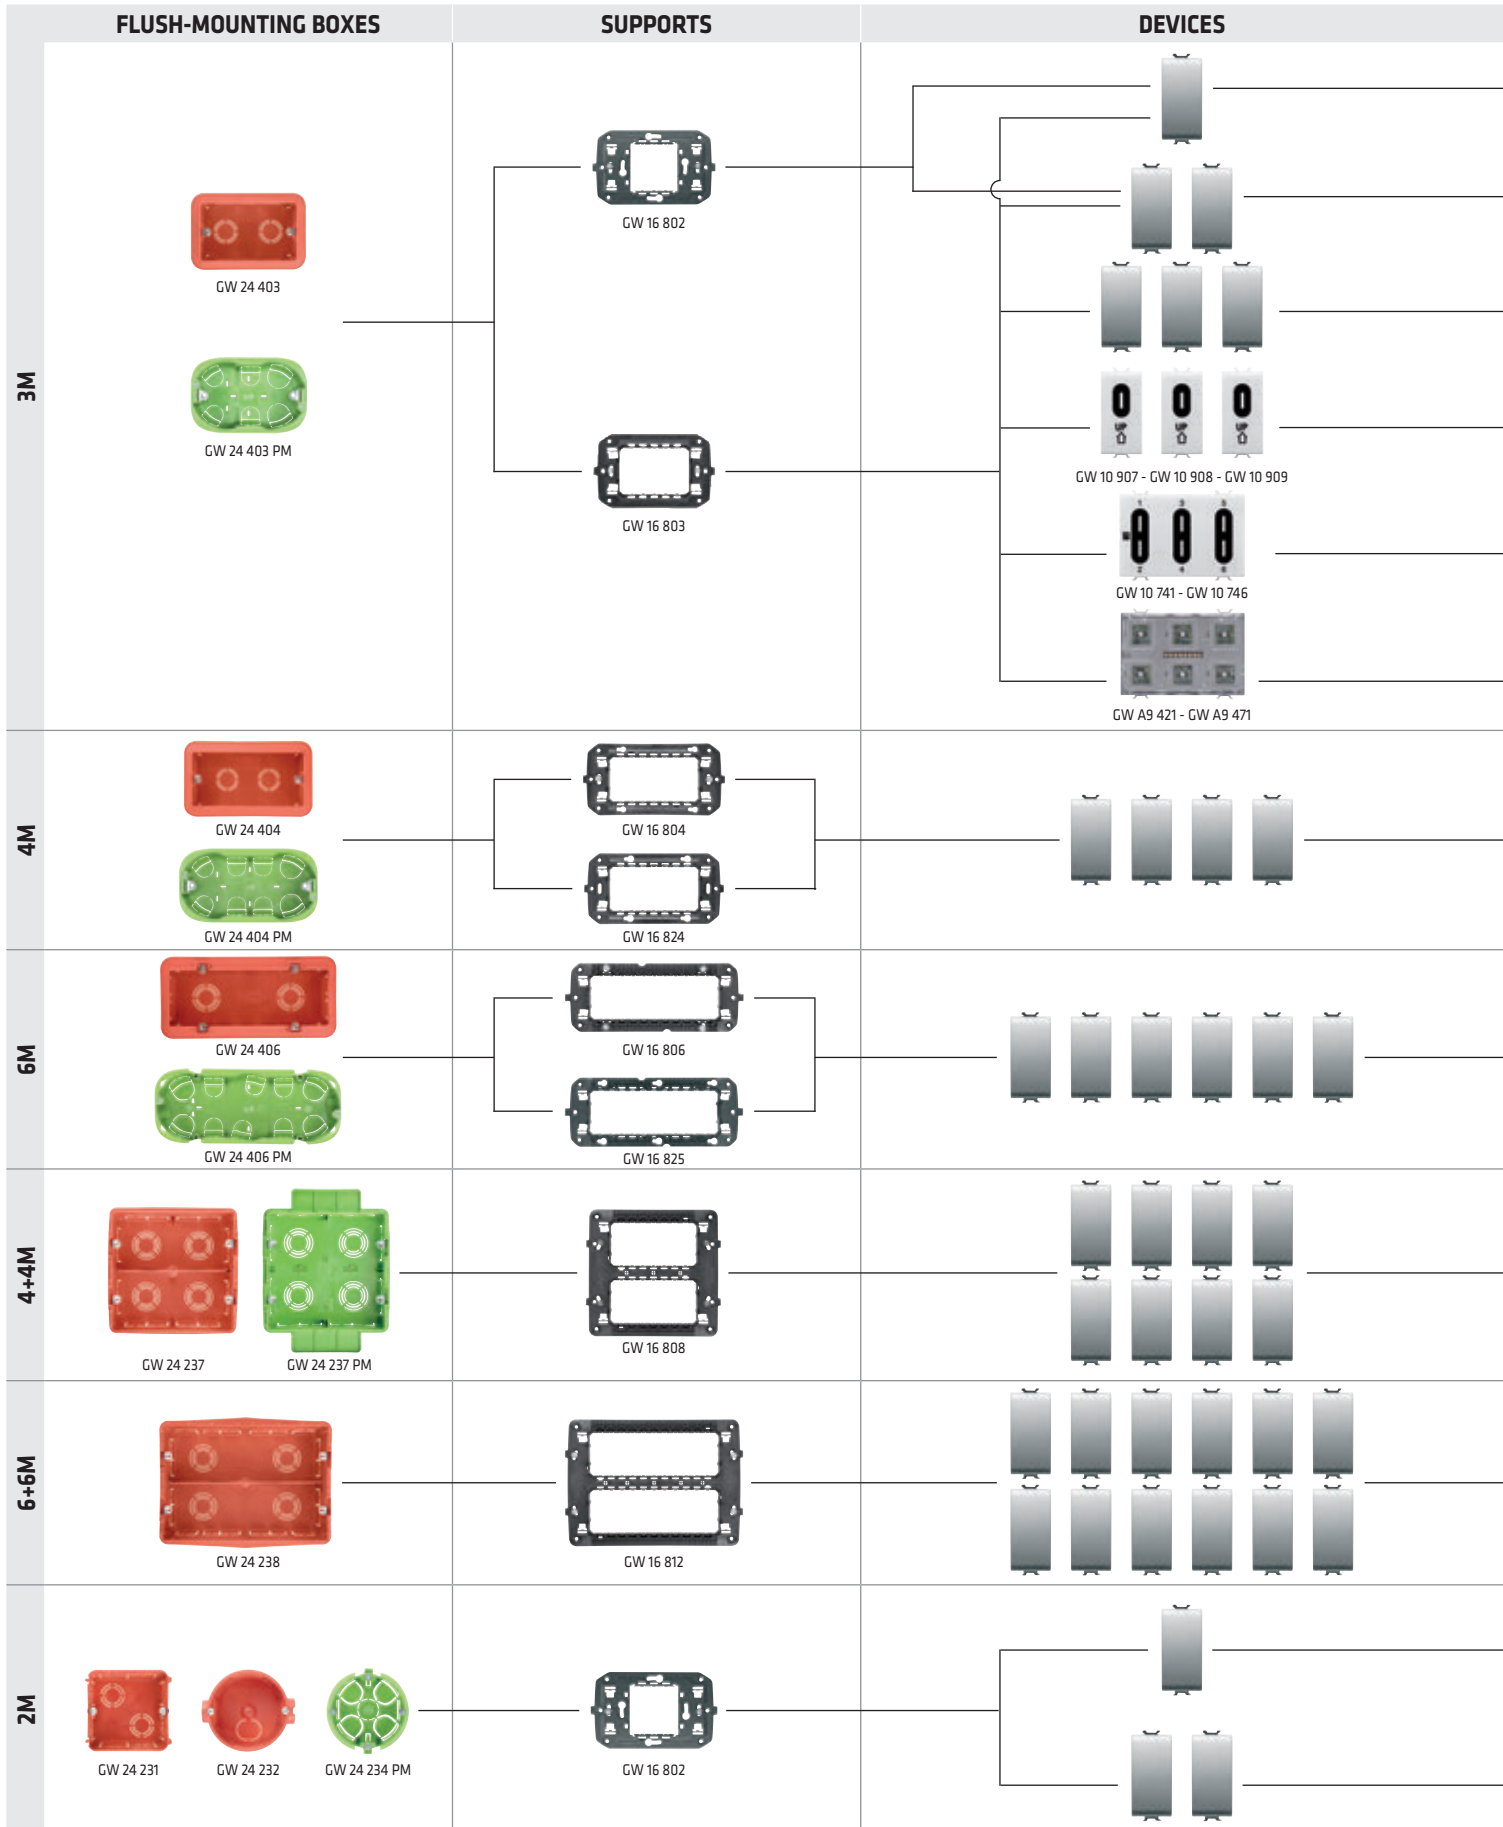

TITANIUM

GW 16 401 VT	1 gang
GW 16 402 VT	2 gang
GW 16 403 VT	3 gang
GW 16 404 VT	4 gang
GW 16 406 VT	6 gang

TONER BLACK

GW 16 401 TN	1 gang
GW 16 402 TN	2 gang
GW 16 403 TN	3 gang
GW 16 404 TN	4 gang
GW 16 406 TN	6 gang

Modularity

1 gang

2 gang

3 gang

4 gang

6 gang

Chorus

Dimension tables

SUPPORTS

CENTRE DISTANCE OF BOXES FOR THE CORRECT FIXING OF THE CHORUS ONE, GEO, LUX AND ART PLATES (MINIMUM RECOMMENDED DISTANCES)

CENTRE DISTANCE OF BOXES FOR THE CORRECT FIXING OF THE CHORUS ONE, GEO, LUX AND ART PLATES (MINIMUM RECOMMENDED DISTANCES)

GEO PLATES

GEO INTERNATIONAL PLATES

Chorus

PLATES

GW 16 101 xx

GW 16 401 xx

GW 16 102 xx

GW 16 402 xx