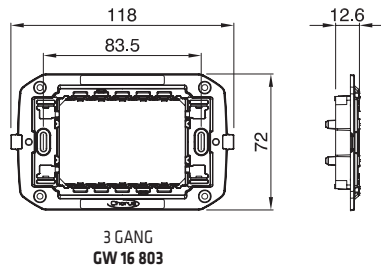

Modularity

1 gang

2 gang

3 gang

4 gang

6 gang

Chorus

Dimension tables

SUPPORTS

CENTRE DISTANCE OF BOXES FOR THE CORRECT FIXING OF THE CHORUS ONE, GEO, LUX AND ART PLATES (MINIMUM RECOMMENDED DISTANCES)

CENTRE DISTANCE OF BOXES FOR THE CORRECT FIXING OF THE CHORUS ONE, GEO, LUX AND ART PLATES (MINIMUM RECOMMENDED DISTANCES)