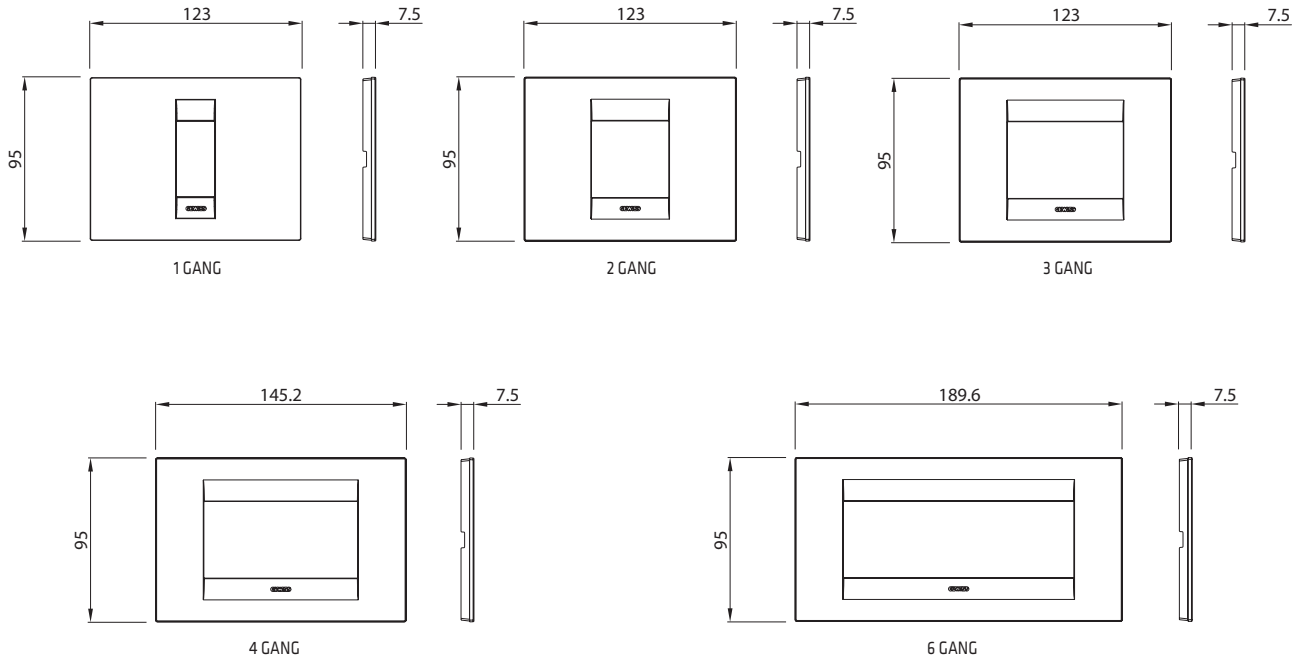

GEO PLATES

GEO INTERNATIONAL PLATES