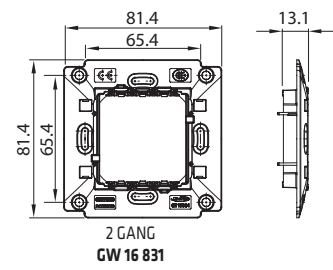

Modularity

1 gang

2 gang

3 gang

4 gang

6 gang

Chorus

Dimension tables

SUPPORTS

CENTRE DISTANCE OF BOXES FOR THE CORRECT FIXING OF THE CHORUS ONE, GEO, LUX AND ART PLATES (MINIMUM RECOMMENDED DISTANCES)

CENTRE DISTANCE OF BOXES FOR THE CORRECT FIXING OF THE CHORUS ONE, GEO, LUX AND ART PLATES (MINIMUM RECOMMENDED DISTANCES)