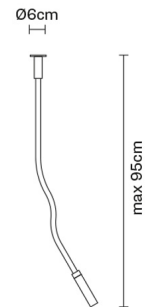

SNAKE

D63G0101

Francesco Lucchese

Dimensions

Description

Wall/ceiling lamp with pyrex diffuser. Polished chrome-plated metal structure. Flexible pipes covered by coloured silicon.

Voltage

220-240V

Socket

1xG9

Material

Pyrex® glass - Silicone - Metal

Light source and alternative bulbs

cod. A11003C20

G9 1x48W
HSGS

Energetic class D

Available diffuser colours

- White
- Orange
- Black
- Green
- Blue

Available structure colours

- Chrome

Not included accessories

Bulb

Weight

Net: 1.21 kg
Gross: 1.71 kg