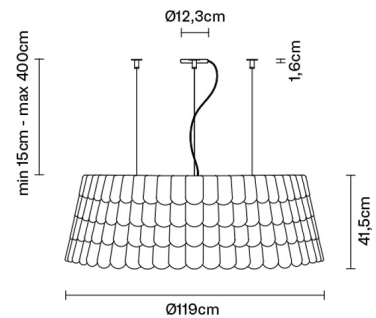

ROOFER

F12A0921

Benjamin Hubert

Description

Pendant lamp with three tone coloured scales, made of semi-rigid rubbery material. The lower part is closed by a fabric disk diffuser.

Dimensions

Voltage

220-240V

Weight

Net: 16.68 kg
Gross: 20.56 kg

Packaging

Volume: 0.997 m³
Number of boxes: 13

Specs

ERC IP20

Material

Polypropylene - Metal