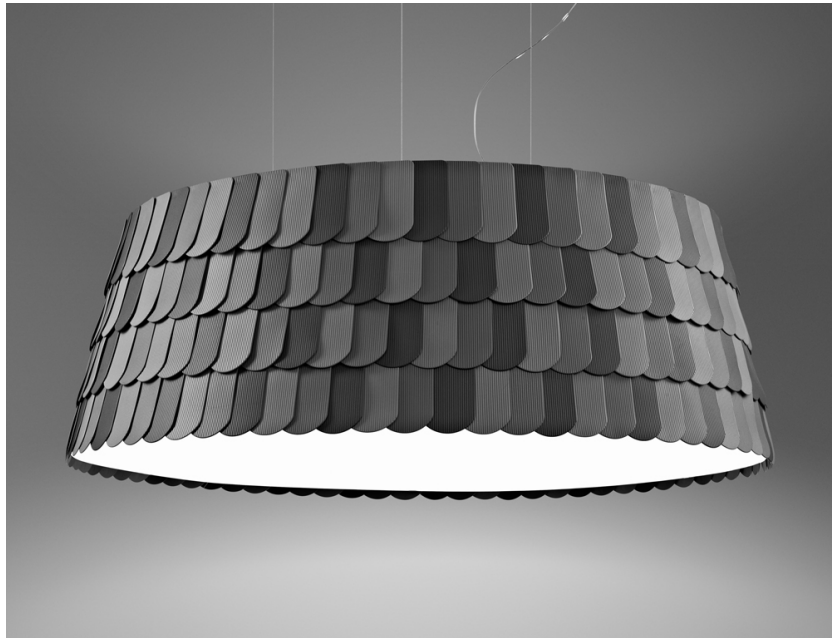

ROOFER

F12A0921

Benjamin Hubert

Description

Pendant lamp with three tone coloured scales, made of semi-rigid rubbery material. The lower part is closed by a fabric disk diffuser.

Dimensions

Voltage

220-240V

Socket

12xE27

Light source and alternative bulbs

cod. A10218C10

E27 12x30W
FBT

Energetic class A

Not included accessories

Bulb

Available diffuser colours

- White
- Green
- Anthracite
- Orange

Available structure colours

- White

In the same family

Pendant

Pendant