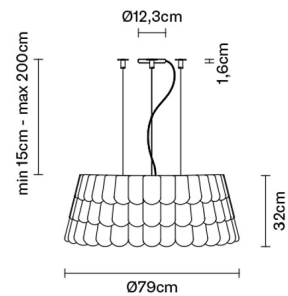

ROOFER

F12A0743

Benjamin Hubert

Description

Pendant lamp with three tone coloured scales, made of semi-rigid rubbery material. The lower part is closed by a fabric disk diffuser.

Dimensions

Voltage

220-240V

Socket

6xE27

Material

Polypropylene - Metal

Light source and alternative bulbs

cod. A10218C10

E27 6x30W
FBT

Energetic class A

Pendant

Weight

Net: 5.68 kg
Gross: 8.12 kg

Packaging

Volume: 0.488 m³
Number of boxes: 7

Specs

EAC IP20