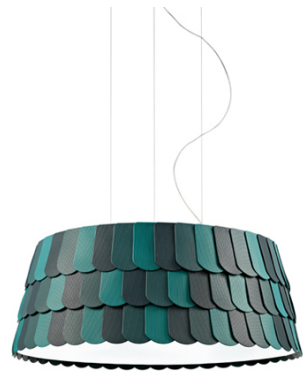

ROOFER

F12A0743

Benjamin Hubert

Description

Pendant lamp with three tone coloured scales, made of semi-rigid rubbery material. The lower part is closed by a fabric disk diffuser.

Dimensions

Voltage

220-240V

Socket

6xE27

Material

Polypropylene - Metal

Light source and alternative bulbs

cod. A10218C10

E27 6x30W
FBT

Energetic class A

Available diffuser colours

- White
- Green
- Anthracite
- Orange

Available structure colours

- White

Not included accessories

Bulb

In the same family

Pendant