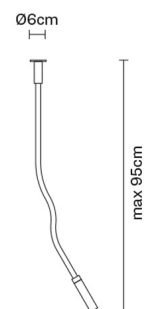

SNAKE

D63G0102

Francesco Lucchese

Dimensions

Description

Wall/ceiling lamp with pyrex diffuser. Polished chrome-plated metal structure. Flexible pipes covered by coloured silicon.

Voltage

220-240V

Socket

1xG9

Light source and alternative bulbs

cod. A11003C20

G9 1x48W
HSGS

Energetic class D

Not included accessories

Bulb

Weight

Net: 1.21 kg
Gross: 1.71 kg

Packaging

Volume: 0.01 m³
Number of boxes: 1

Specs

Material

Pyrex® glass - Silicone - Metal

Available diffuser colours