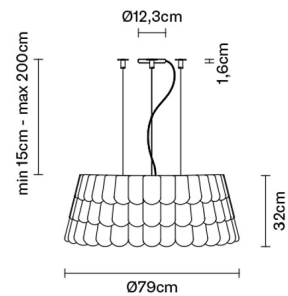

ROOFER

F12A0721

Benjamin Hubert

Description

Pendant lamp with three tone coloured scales, made of semi-rigid rubbery material. The lower part is closed by a fabric disk diffuser.

Dimensions

Voltage

220-240V

Weight

Net: 5.68 kg
Gross: 8.12 kg

Packaging

Volume: 0.488 m³
Number of boxes: 7

Specs

EAC IP20

Material

Polypropylene - Metal