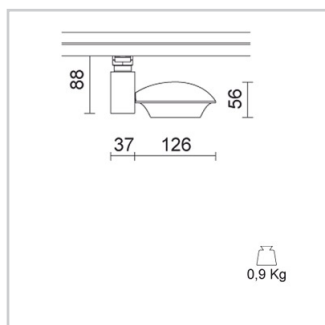

Product code	Colour
717-161-21	Mat white
717-161-52	Silver, on demand
717-161-16	Black

General Specifications

Product type	: Spotlights
Mounting type	: LKM 3-phase track
Description	: Minikyclos is a compact spotlight for electrified tracks, specially developed for high efficiency COB LED sources of the last generation. It is characterized by an innovative system of passive heat dissipation. Body in die-cast aluminium without visible screws, with a front part in clear polycarbonate, rear painted for a brighter finish.

Indoor/outdoor lights	: Indoor
Applications	: Museums, Retail ,Shops, Showrooms

Lighting specifications

Average lamp life (h)	: 50.000
Lamp description	: LED 2400lm 18W 3000K
Nominal lumens on thermal regime	: 2400
Efficiency L.O.R. (%)	: 89
Delivered lumens (lm)	: 2136
Lamp wattage (W)	: 18
Color temperature (K)	: 3000

Physical Specifications

Body	: Die-cast aluminium
Finishes	: Polyester painted
Reflector	: Mirror-metallized thermoplastic material
Thermal Dissipation	: Passive

Electrical Specifications

Glow wire (°C)	: 850
Driver	: Included
Driver mounting	: Integrated
Voltage (V)	: 220/240
Frequency (Hz)	: 50/60

Weight and Dimensions

Width (mm)	: 120
Height (mm)	: 88
Weight (Kg)	: 0.9

Optical Specifications

Light distribution	: Symmetric
Light emission	: Direct
Light beam	: 30°
Horizontal orientation	: 350°
Vertical tilt	: 350°
Note	: Honeycomb code 28-3959-30, pink tempered glass for food applications code 28-3958-58, closing screen cod. 28-3958-58 to be used only together with snoot code 28-3957-30. 17°, 55° (mirror metallized), 70° (white) optics are available on demand

Unified Glare Rating (U.G.R.)	: <19