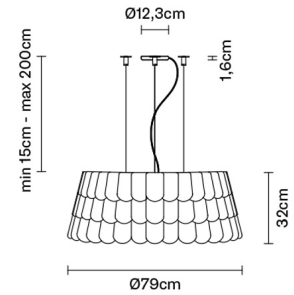

ROOFER

F12A0732

Benjamin Hubert

Description

Pendant lamp with three tone coloured scales, made of semi-rigid rubbery material. The lower part is closed by a fabric disk diffuser.

Dimensions

Voltage

220-240V

Weight

Net: 5.68 kg
Gross: 8.12 kg

Packaging

Volume: 0.488 m³
Number of boxes: 7

Specs

EAC IP20

Material

Polypropylene - Metal