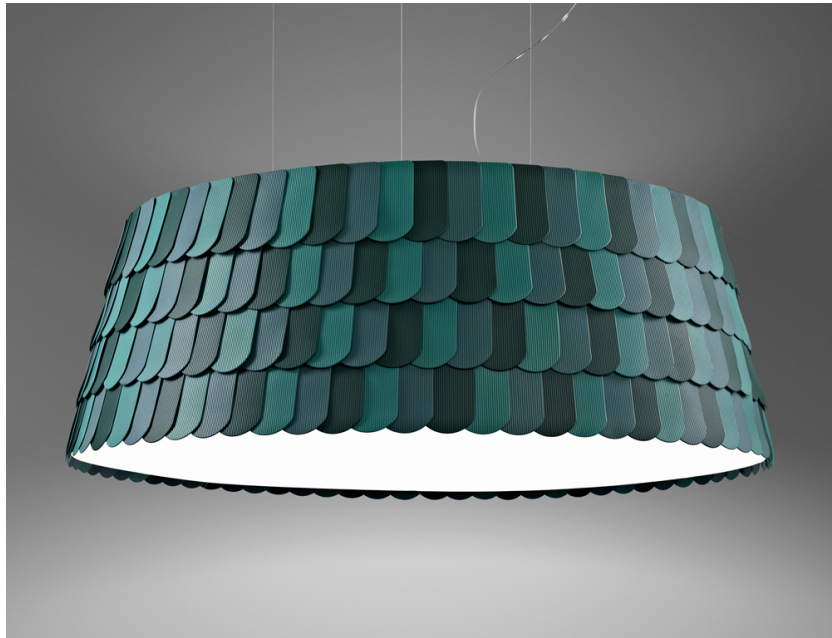

ROOFER

F12A0943

Benjamin Hubert

Description

Pendant lamp with three tone coloured scales, made of semi-rigid rubbery material. The lower part is closed by a fabric disk diffuser.

Dimensions

Voltage

220-240V

Socket

12xE27

Material

Polypropylene - Metal

Light source and alternative bulbs

cod. A10218C10

E27 12x30W
FBT

Energetic class A

Available diffuser colours

- White
- Green
- Anthracite
- Orange

Available structure colours

- White

Not included accessories

Bulb

In the same family

Pendant