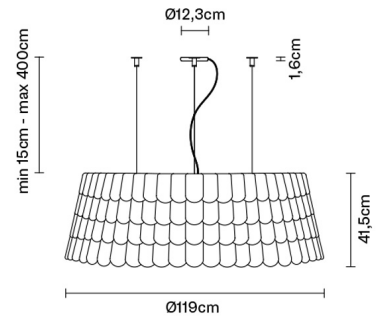

ROOFER

F12A0943

Benjamin Hubert

Description

Pendant lamp with three tone coloured scales, made of semi-rigid rubbery material. The lower part is closed by a fabric disk diffuser.

Dimensions

Voltage

220-240V

Socket

12xE27

Material

Polypropylene - Metal

Light source and alternative bulbs

cod. A10218C10

E27 12x30W
FBT

Energetic class A

Pendant

Weight

Net: 16.68 kg
Gross: 20.56 kg

Packaging

Volume: 0.997 m³
Number of boxes: 13

Specs

EAC IP20