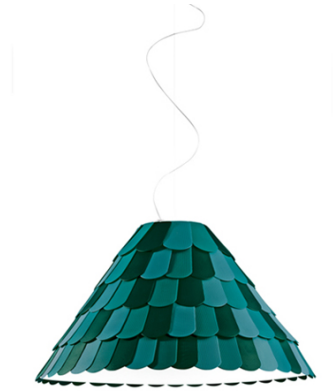

ROOFER

F12A0343

Benjamin Hubert

Description

Pendant lamp with three tone coloured scales, made of semi-rigid rubbery material. The lower part is closed by a fabric disk diffuser.

Dimensions

Voltage

220-240V

Socket

1xE27

Light source and alternative bulbs

cod. A10209C12

cod. A10218C10

E27 1x205W
HSGST

E27 1x30W
FBT

Energetic class D

Energetic class A

Material

Polypropylene - Metal

Available diffuser colours

White Green

Anthracite

Orange

Available structure colours