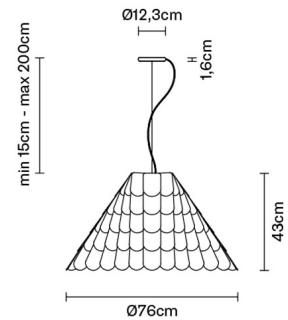

ROOFER

F12A0343

Benjamin Hubert

Description

Pendant lamp with three tone coloured scales, made of semi-rigid rubbery material. The lower part is closed by a fabric disk diffuser.

Dimensions

Voltage

220-240V

White

Not included accessories

Bulb

Weight

Net: 3.55 kg
Gross: 5.99 kg

Packaging

Volume: 0.488 m³
Number of boxes: 4

Specs