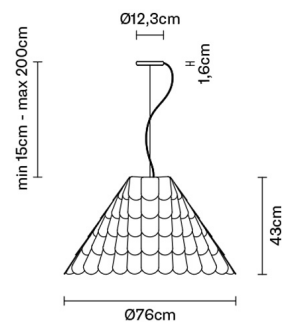

ROOFER

F12A0321

Benjamin Hubert

Description

Pendant lamp with three tone coloured scales, made of semi-rigid rubbery material. The lower part is closed by a fabric disk diffuser.

Dimensions

Voltage

220-240V

Bulb

Weight

Net: 3.55 kg
Gross: 5.99 kg

Packaging

Volume: 0.488 m³
Number of boxes: 4

Specs

EAC IP20

In the same family