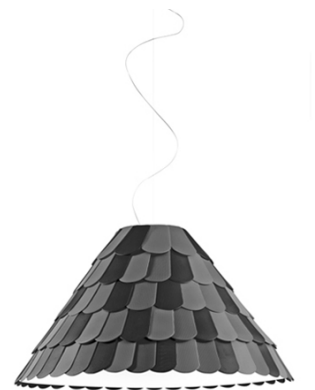

ROOFER

F12A0321

Benjamin Hubert

Description

Pendant lamp with three tone coloured scales, made of semi-rigid rubbery material. The lower part is closed by a fabric disk diffuser.

Dimensions

Voltage

220-240V

Socket

1xE27

Light source and alternative bulbs

cod. A10209C12

cod. A10218C10

E27 1x205W
HSGST

E27 1x30W
FBT

Energetic class D

Energetic class A

Material

Polypropylene - Metal

Available diffuser colours

- White
- Green
- Anthracite
- Orange

Available structure colours

- White

Not included accessories