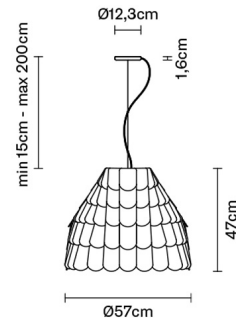

ROOFER

F12A0121

Benjamin Hubert

Description

Pendant lamp with three tone coloured scales, made of semi-rigid rubbery material. The lower part is closed by a fabric disk diffuser.

Dimensions

Voltage

220-240V

Energetic class A

Not included accessories

Bulb

Weight

Net: 4.36 kg
Gross: 8.66 kg

Packaging

Volume: 0.373 m³
Number of boxes: 4

Specs