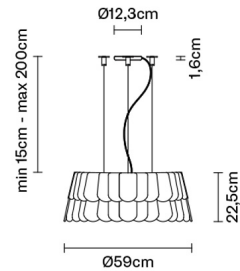

ROOFER

F12A0521

Benjamin Hubert

Description

Pendant lamp with three tone coloured scales, made of semi-rigid rubbery material. The lower part is closed by a fabric disk diffuser.

Dimensions

Voltage

220-240V

Weight

Net: 6.14 kg
Gross: 10.44 kg

Packaging

Volume: 0.373 m³
Number of boxes: 4

Specs

EAC IP20

Material

Polypropylene - Metal