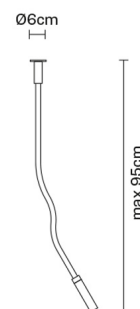

SNAKE

D63G0131

Francesco Lucchese

Dimensions

Description

Wall/ceiling lamp with pyrex diffuser. Polished chrome-plated metal structure. Flexible pipes covered by coloured silicon.

Voltage

220-240V

Socket

1xG9

Light source and alternative bulbs

cod. A11003C20

G9 1x48W
HSGS

Energetic class D

Not included accessories

Bulb

Weight

Net: 1.21 kg
Gross: 1.71 kg

Packaging

Volume: 0.01 m³
Number of boxes: 1

Specs

IP40

Material

Pyrex® glass - Silicone - Metal