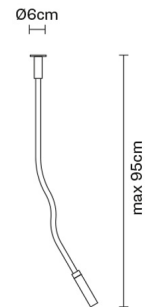

SNAKE

D63G0132

Francesco Lucchese

Description

Wall/ceiling lamp with pyrex diffuser. Polished chrome-plated metal structure. Flexible pipes covered by coloured silicon.

Dimensions

Voltage

220-240V

Socket

1xG9

Material

Pyrex® glass - Silicone - Metal

Light source and alternative bulbs

cod. A11003C20

G9 1x48W
HSGS

Energetic class D

Available diffuser colours

- White
- Orange
- Black
- Green
- Blue

Available structure colours

- Chrome

Not included accessories

Bulb

Weight

Net: 1.21 kg
Gross: 1.71 kg