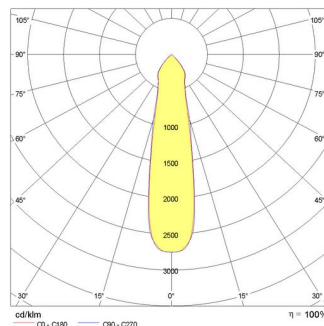

GUELL 2.5 C/I

| | |
|----------------------------------|----------------------------------|
| Part number | 306210 |
| Lampholder: | LED |
| Light Source: | LED |
| Wattage: | 238 W |
| Finish: | GR-94 / Metallic grey / Textured |
| Insulation class: | I |
| Degree of protection: | IP 66 |
| IK-J-xxIP: | IK07 3J xx5 |
| CRI: | 80 |
| Kelvin: | 4000 |
| Power factor: | COS ϕ \geq 0,9 |
| Optic: | INTENSIVE CIRCLE REFLECTOR |
| Lightsource lumen output: | 33426 lm |
| Luminaire lumen output: | 27961 lm |
| L: | L70 |
| B: | B10 |
| Lifetime: | 130000 h |
| Ta MIN luminaire: | -20° |
| Ta MAX luminaire: | 30° |

PHOTOMETRIC DATA

TECHNICAL DRAWINGS

GUELL 2.5

310963
Cover GUELL 2.5

310965
Protective grid GUELL 2.5

310982
Wall mount support 1000 mm

310967
Double pole top support GUELL 2.5

310966
Single pole top support GUELL 2.5