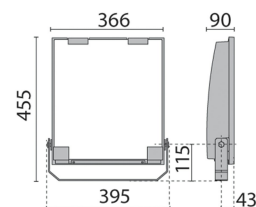

GUELL 2.5 C/I

| | |
|----------------------------------|----------------------------------|
| Part number | 306210 |
| Lampholder: | LED |
| Light Source: | LED |
| Wattage: | 238 W |
| Finish: | GR-94 / Metallic grey / Textured |
| Insulation class: | I |
| Degree of protection: | IP 66 |
| IK-J-xxIP: | IK07 3J xx5 |
| CRI: | 80 |
| Kelvin: | 4000 |
| Power factor: | COS ϕ \geq 0,9 |
| Optic: | INTENSIVE CIRCLE REFLECTOR |
| Lightsource lumen output: | 33426 lm |
| Luminaire lumen output: | 27961 lm |
| L: | L70 |
| B: | B10 |
| Lifetime: | 130000 h |
| Ta MIN luminaire: | -20° |
| Ta MAX luminaire: | 30° |

PHOTOMETRIC DATA

TECHNICAL DRAWINGS

GUELL 2.5

310963
Cover GUELL 2.5

310965
Protective grid GUELL 2.5

310982
Wall mount support 1000 mm

310967
Double pole top support GUELL 2.5

310966
Single pole top support GUELL 2.5