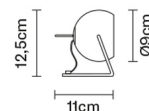

BELUGA STEEL

D57B0515

Marc Sadler

Dimensions

Description

Table lamp with polished chrome-plated metal structure and adjustable diffuser.

Voltage

220-240V

Weight

Net: 0.51 kg

Gross: 0.58 kg

Packaging

Volume: 0.004 m³

Number of boxes: 1

Specs

IP20