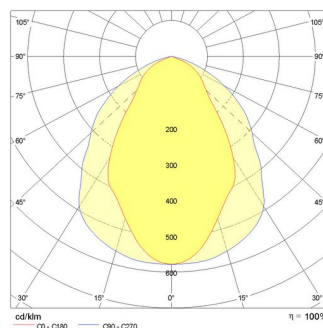

## GUELL 2.5 S/W

<b>Part number</b>	306199
<b>Lampholder:</b>	LED
<b>Light Source:</b>	LED
<b>Wattage:</b>	166 W
<b>Finish:</b>	GR-94 / Metallic grey / Textured
<b>Insulation class:</b>	I
<b>Degree of protection:</b>	IP 66
<b>IK-J-xxIP:</b>	IK07 3J xx5
<b>CRI:</b>	80
<b>Kelvin:</b>	4000
<b>Power factor:</b>	COS $\phi$ $\geq$ 0,9
<b>Optic:</b>	SYMMETRIC WIDE REFLECTOR
<b>Lightsource lumen output:</b>	22284 lm
<b>Luminaire lumen output:</b>	20195 lm
<b>L:</b>	L70
<b>B:</b>	B10
<b>Lifetime:</b>	130000 h
<b>Ta MIN luminaire:</b>	-20°
<b>Ta MAX luminaire:</b>	40°

### PHOTOMETRIC DATA

## GUELL 2.5 S/W (166 W - 238 W)

310961  
Louvre GUELL 2.5 Symmetrical

## GUELL 2.5 A/W - S/W (166 W - 238 W)

310964  
GUELL 2.5 frosted glass