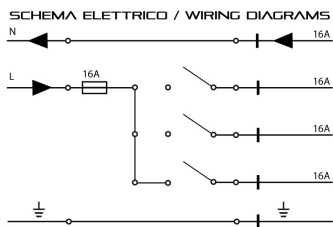

Accessories

7601-11-30/31 Adapter	7654-10-W30/31 Mechanical straight joint	7662-10-W20/30/31 Right live-end	7662-11-W20/30/31 Left live-end	7664-00-48 Suspension for false ceiling	7663-10-W20/30/31 Central connector and straight joint	7600-00-20/30/31 Electro/mechanical adapter	7601-00-W20/30/31 Mechanical/electrical adapter	7604-10-W30/31 Electrical straight joint	7624-00-30/31 Track cover
7625-00-30/31/52 Mechanical adapter	7607-00-00 Ceiling kit	7609-00-00 Nut	7618-00-30/31/52 Mechanical adapter with automatic locking	76591-00-W20/30/31 Dead end					

Pictures and Applications