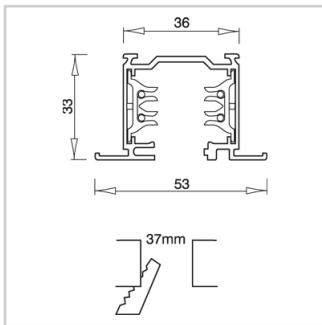

### Physical Specifications

Load capacity (Kg)	: The track has a load capacity of 2Kg every 200mm, with a maximum distance of 800mm between the fixing points. For a 10Kg load every 200mm, a maximum fixing distance of 400 mm is recommended.
--------------------	--

### Electrical Specifications

Current (A)	: 16
Glow wire (°C)	: 850
Voltage (V)	: 230/440

### Weight and Dimensions

Length (mm)	: 1000
Width (mm)	: 53
Recessed depth (mm)	: 37