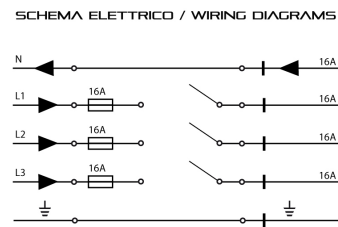

Accessories

7601-11-30/31 Adapter	7654-10-W30/31 Mechanical straight joint	7662-10-W20/30/31 Right live-end	7662-11-W20/30/31 Left live-end	7664-00-48 Suspension for false ceiling	7663-10-W20/30/31 Central connector and straight joint	7600-00-20/30/31 Electro/mechanical adapter	7601-00-W20/30/31 Mechanical/electrical adapter	7604-10-W30/31 Electrical straight joint	7624-00-30/31 Track cover
7625-00-30/31/52 Mechanical adapter	7607-00-00 Ceiling kit	7609-00-00 Nut	7618-00-30/31/52 Mechanical adapter with automatic locking	76591-00-W20/30/31 Dead end					

Pictures and Applications