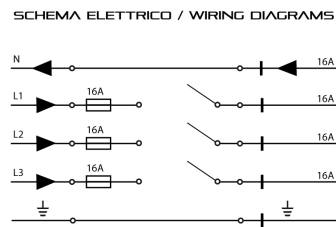

Physical Specifications

Load capacity (Kg)	: The track has a load capacity of 2Kg every 200mm, with a maximum distance of 800mm between the fixing points. For a 10Kg load every 200mm, a maximum fixing distance of 400 mm is recommended.
--------------------	--

Electrical Specifications

Current (A)	: 16
Glow wire (°C)	: 850
Voltage (V)	: 230/440

Weight and Dimensions

Length (mm)	: 2000
Width (mm)	: 53
Recessed depth (mm)	: 37

Accessories

									
7601-11-30/31 Adapter	7654-10- W30/31 Mechanical straight joint	7662-10- W20/30/31 Right live-end	7662-11- W20/30/31 Left live-end	7664-00-48 Suspension for false ceiling	7663-10- W20/30/31 Central connector and straight joint	7600-00- 20/30/31 Electro/mech anical adapter	7601-00- W20/30/31 Mechanical/el ectrical adapter	7604-10- W30/31 Electrical straight joint	7624-00- 30/31 Track cover
									
7625-00- 30/31/52 Mechanical adapter	7607-00-00 Ceiling kit	7609-00-00 Nut	7618-00- 30/31/52 Mechanical adapter with automatic locking	76591-00- W20/30/31 Dead end					

Pictures and Applications

CAPACITÀ DI CARICO / LOAD CAPACITY