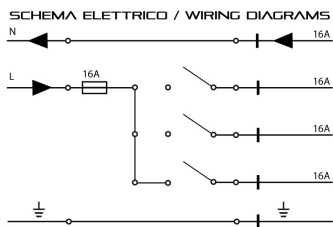

Physical Specifications

Load capacity (Kg)	: The track has a load capacity of 2Kg every 200mm, with a maximum distance of 800mm between the fixing points. For a 10Kg load every 200mm, a maximum fixing distance of 400 mm is recommended.
--------------------	--

Electrical Specifications

Current (A)	: 16
Glow wire (°C)	: 850
Voltage (V)	: 230/440

Weight and Dimensions

Length (mm)	: 2000
Width (mm)	: 53
Recessed depth (mm)	: 37

Accessories

									
7601-11-30/31 Adapter	7654-10- W30/31 Mechanical straight joint	7662-10- W20/30/31 Right live-end	7662-11- W20/30/31 Left live-end	7664-00-48 Suspension for false ceiling	7663-10- W20/30/31 Central connector and straight joint	7600-00- 20/30/31 Electro/mech anical adapter	7601-00- W20/30/31 Mechanical/el ectrical adapter	7604-10- W30/31 Electrical straight joint	7624-00- 30/31 Track cover
									
7625-00- 30/31/52 Mechanical adapter	7607-00-00 Ceiling kit	7609-00-00 Nut	7618-00- 30/31/52 Mechanical adapter with automatic locking	76591-00- W20/30/31 Dead end					

Pictures and Applications

CAPACITÀ DI CARICO / LOAD CAPACITY