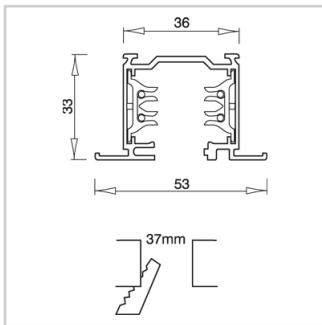

LIGHT KIT MAIN RECESSED 2MT

Product code	Colour
7512-20-30	Black
7512-20-31	White
7512-20-42	Satin silver

General Specifications

Product type	: Tracks
Mounting type	: Ceiling - recessed
Description	: 3-phase tracks
Indoor/outdoor lights	: Indoor

Physical Specifications

Load capacity (Kg)	: The track has a load capacity of 2Kg every 200mm, with a maximum distance of 800mm between the fixing points. For a 10Kg load every 200mm, a maximum fixing distance of 400 mm is recommended.
--------------------	--

Electrical Specifications

Current (A)	: 16
Glow wire (°C)	: 850
Voltage (V)	: 230/440

Weight and Dimensions

Length (mm)	: 2000
Width (mm)	: 53
Recessed depth (mm)	: 37

Accessories

									
7601-11-30/31 Adapter	7654-10- W30/31 Mechanical straight joint	7662-10- W20/30/31 Right live-end	7662-11- W20/30/31 Left live-end	7664-00-48 Suspension for false ceiling	7663-10- W20/30/31 Central connector and straight joint	7600-00- 20/30/31 Electro/mech anical adapter	7601-00- W20/30/31 Mechanical/el ectrical adapter	7604-10- W30/31 Electrical straight joint	7624-00- 30/31 Track cover
									
7625-00- 30/31/52 Mechanical adapter	7607-00-00 Ceiling kit	7609-00-00 Nut	7618-00- 30/31/52 Mechanical adapter with automatic locking	76591-00- W20/30/31 Dead end					

Pictures and Applications

CAPACITÀ DI CARICO / LOAD CAPACITY