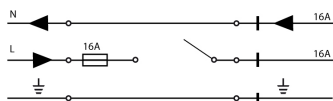

Pictures and Applications

SCHEMA ELETTRICO / WIRING DIAGRAMS