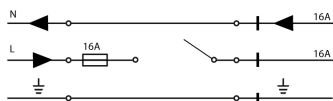

Physical Specifications

Packing quantity	: 10
------------------	------

Electrical Specifications

Glow wire (°C)	: 850
----------------	-------

850°

Pictures and Applications

SCHEMA ELETTRICO / WIRING DIAGRAMS