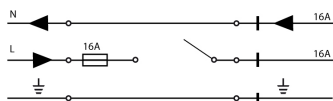

MECHANICAL ADAPTER

NO IMAGE
AVAILABLE

850°

Product code	Colour
7825-00-30/31/52	101
General Specifications	
Indoor/outdoor lights	: Indoor
Physical Specifications	
Packing quantity	: 10
Electrical Specifications	
Glow wire (°C)	: 850
Weight and Dimensions	
Length (mm)	: 51

Pictures and Applications

SCHEMA ELETTRICO / WIRING DIAGRAMS

CAPACITÀ DI CARICO / LOAD CAPACITY

CAPACITÀ DI CARICO / LOAD CAPACITY