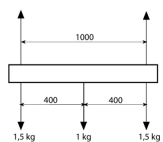

MECHANICAL ADAPTER

NO IMAGE
AVAILABLE

850°

Product code	Colour
7825-00-30/31/52	101
General Specifications	
Indoor/outdoor lights	: Indoor
Physical Specifications	
Packing quantity	: 10
Electrical Specifications	
Glow wire (°C)	: 850
Weight and Dimensions	
Length (mm)	: 51

Pictures and Applications

SCHEMA ELETTRICO / WIRING DIAGRAMS

CAPACITÀ DI CARICO / LOAD CAPACITY

CAPACITÀ DI CARICO / LOAD CAPACITY