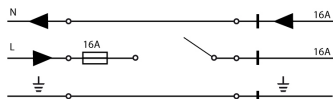

LIVE-END CONNECTOR

Product code	Colour
--------------	--------

7802-00-W20/30/31	100
-------------------	-----

General Specifications

Indoor/outdoor lights	: Indoor
-----------------------	----------

Physical Specifications

Packing quantity	: 4
------------------	-----

Electrical Specifications

Glow wire (°C)	: 850
----------------	-------

Weight and Dimensions

Height (mm)	: 65
-------------	------

Pictures and Applications

SCHEMA ELETTRICO / WIRING DIAGRAMS