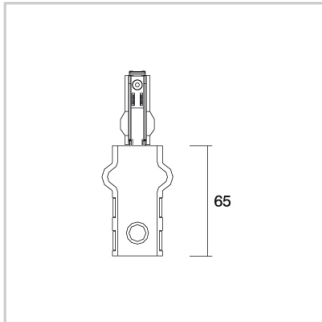

LIVE-END CONNECTOR

Product code	Colour
--------------	--------

7802-00-W20/30/31	100
-------------------	-----

General Specifications

Indoor/outdoor lights	: Indoor
-----------------------	----------

Physical Specifications

Packing quantity	: 4
------------------	-----

Electrical Specifications

Glow wire (°C)	: 850
----------------	-------

Weight and Dimensions

Height (mm)	: 65
-------------	------

Pictures and Applications

SCHEMA ELETTRICO / WIRING DIAGRAMS