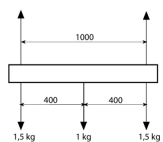

### General Specifications

Description	: Suspension kit w/steel wire mm 2000 and plate mm 56
Indoor/outdoor lights	: Indoor

### Physical Specifications

Packing quantity	: 10
------------------	------

## Pictures and Applications

SCHEMA ELETTRICO / WIRING DIAGRAMS

CAPACITÀ DI CARICO / LOAD CAPACITY

CAPACITÀ DI CARICO / LOAD CAPACITY