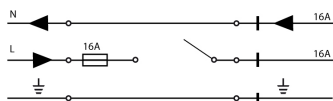

L JOINT

NO IMAGE
AVAILABLE

Product code	Colour
--------------	--------

7805-00-W20/30/31	100
-------------------	-----

General Specifications

Indoor/outdoor lights	: Indoor
-----------------------	----------

Physical Specifications

Packing quantity	: 2
------------------	-----

Electrical Specifications

Glow wire (°C)	: 850
----------------	-------

Weight and Dimensions

Height (mm)	: 80
-------------	------

850°

Pictures and Applications

SCHEMA ELETTRICO / WIRING DIAGRAMS

CAPACITÀ DI CARICO / LOAD CAPACITY

CAPACITÀ DI CARICO / LOAD CAPACITY