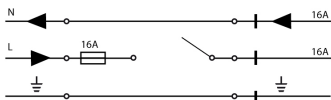

## Accessories

7800-00-20/30/31  
Electro/mechanical

7802-00-W20/30/31  
Live-end connector

7805-00-W20/30/31  
L joint

7807-02-W30/31  
Wall/ceiling kit pair

7823-00-W20/30/31  
Dead end

7825-00-30/31/52  
Mechanical adapter

7803-00-W20/30/31  
Central connector

7804-00-W30/31  
Electrical straight joint

7819-00-W30/31  
Mechanical straight joint

7806-00-30/31  
Suspension kit

7810-00-W  
Flexible joint

7801-11-30/31  
Adapter

## Pictures and Applications

SCHEMA ELETTRICO / WIRING DIAGRAMS

CAPACITÀ DI CARICO / LOAD CAPACITY

CAPACITÀ DI CARICO / LOAD CAPACITY