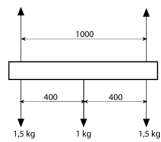

### Physical Specifications

Load capacity (Kg)	: The track has a load capacity of 4Kg every 1000mm. For a 7Kg load, a maximum fixing distance of 500mm is recommended.
--------------------	---

### Weight and Dimensions

Length (mm)	: 1000
Width (mm)	: 30
Height (mm)	: 22

## Pictures and Applications

SCHEMA ELETTRICO / WIRING DIAGRAMS

CAPACITÀ DI CARICO / LOAD CAPACITY

CAPACITÀ DI CARICO / LOAD CAPACITY