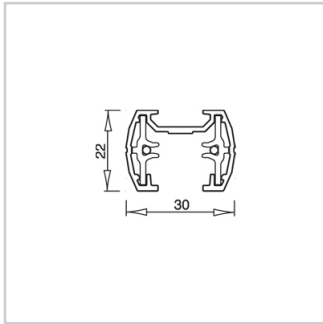

### Physical Specifications

Load capacity (Kg)	: The track has a load capacity of 4Kg every 1000mm. For a 7Kg load, a maximum fixing distance of 500mm is recommended.
--------------------	---

### Weight and Dimensions

Length (mm)	: 1000
Width (mm)	: 30
Height (mm)	: 22