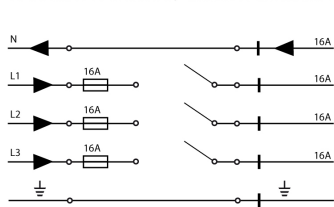

CENTRAL CONNECTOR AND STRAIGHT JOINT

NO IMAGE
AVAILABLE

Product code	Colour
--------------	--------

7663-10-W20/30/31	100
-------------------	-----

General Specifications

Indoor/outdoor lights	: Indoor
-----------------------	----------

Physical Specifications

Packing quantity	: 2
------------------	-----

Electrical Specifications

Glow wire (°C)	: 850
----------------	-------

Weight and Dimensions

Length (mm)	: 120
-------------	-------

850°

Pictures and Applications

SCHEMA ELETTRICO / WIRING DIAGRAMS

SCHEMA ELETTRICO / WIRING DIAGRAMS

CAPACITÀ DI CARICO / LOAD CAPACITY