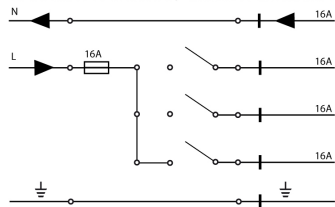

CENTRAL CONNECTOR AND STRAIGHT JOINT

NO IMAGE
AVAILABLE

Product code	Colour
--------------	--------

7663-10-W20/30/31	100
-------------------	-----

General Specifications

Indoor/outdoor lights	: Indoor
-----------------------	----------

Physical Specifications

Packing quantity	: 2
------------------	-----

Electrical Specifications

Glow wire (°C)	: 850
----------------	-------

Weight and Dimensions

Length (mm)	: 120
-------------	-------

850°

Pictures and Applications

SCHEMA ELETTRICO / WIRING DIAGRAMS

SCHEMA ELETTRICO / WIRING DIAGRAMS

CAPACITÀ DI CARICO / LOAD CAPACITY